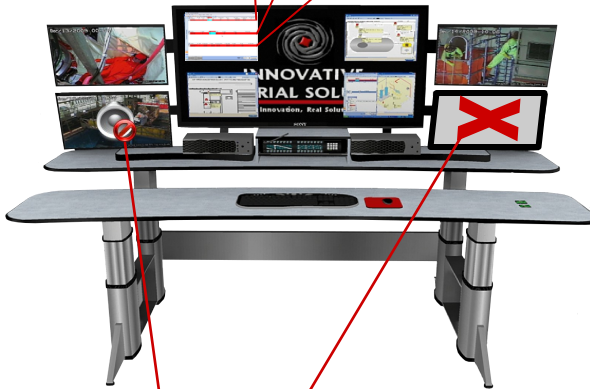

The I.I.S. Remote Technology Training Simulator allows you to create simulated alarms for all your telemetry devices, create E-Plan scenarios and use actual OE's to prepare your remote monitoring technicians for live job coverage.

Save Simulations to a retrievable folder to run them anytime you need

Create simulated alarms for all ED's, ARM's, and CAM's

Communicate with Audio and Video Switchers to terminate them for a specified work group.