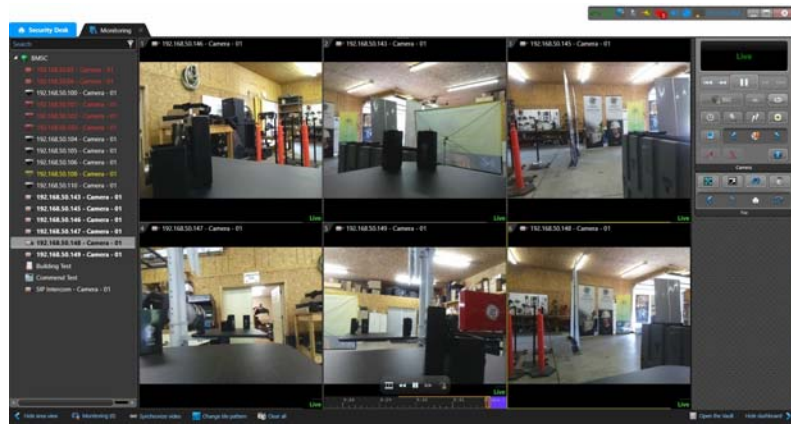

WiFi Mobile Camera

Height: 4"

Width: 2"

Depth: 1.25"

Weight: 4.2 Oz.

Camera Resolution: 1280 x 720

Wireless: 802.11BGN

Rechargeable Battery:

Stream and Record Live Video in
Security Desk and Milestone