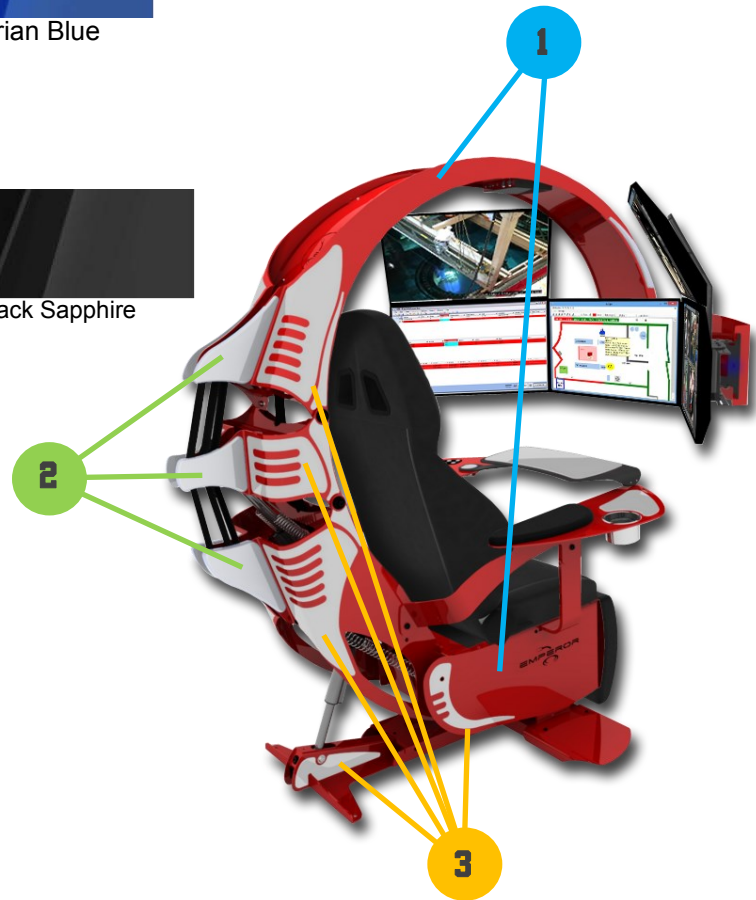

Innovative Industrial Solutions, Inc.

2830 Skyline Drive Russellville, AR 72802

Phone (479) 968-4266

Fax (479) 890-9072

www.i-i-s.net