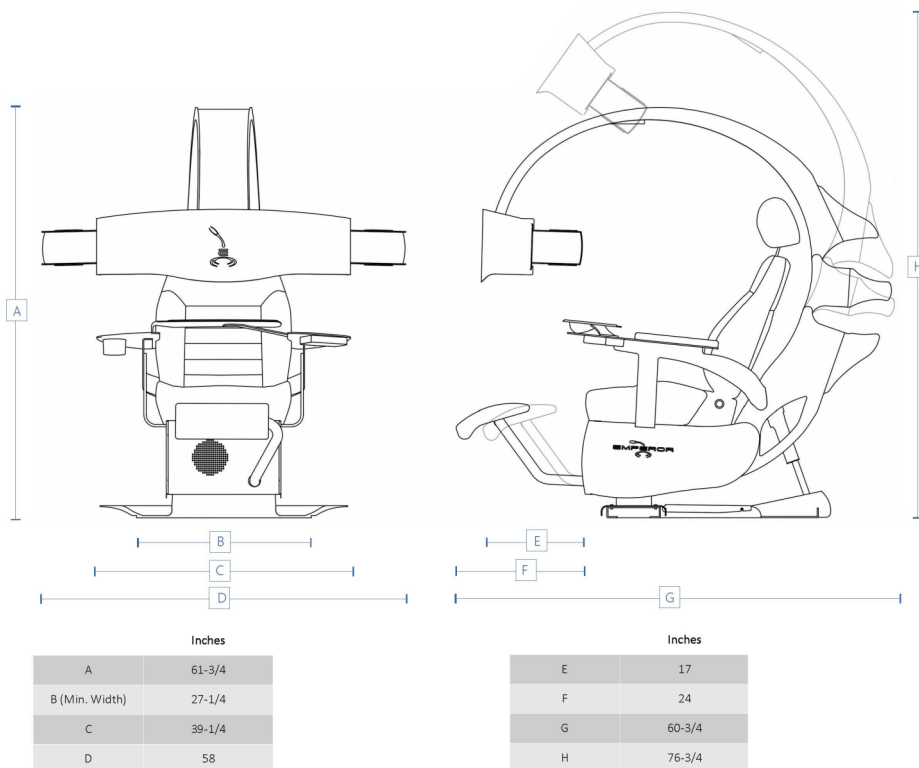

Brushed Aluminum

Wood

Innovative Industrial Solutions, Inc.

2830 Skyline Drive Russellville, AR 72802

Phone (479) 968-4266

Fax (479) 890-9072

www.i-i-s.net

Innovative Industrial Solutions

I.I.S.

Emperor

Operating Voltage	100-240V~50/60Hz
Power Management	1x Input (rear) Up to 6x outputs (monitor mount)
Monitor Mount Configurations	Five monitors (up to 5x 24")
Video Support	As requested (HDMI, DVI, miniDP, DP, TB) All cables required included
USB Ports	2x powered USB (left armrest) 1x powered USB (upper section) 1x USB (to monitors)
Adjustments	Headrest, Backrest, Montiros Height, Tilting upto 35°, Keyboard, Leg Rest, Armrests
Frame	High quality Canadian steel with sand texture powder coated paint or glossy paint
Paint Options	Sand texture powder, High gloss paint
User Capacity	300 lbs.
Net Weight	275 lbs.
Warranty	3 years on electronic components, 5 years on metal frame