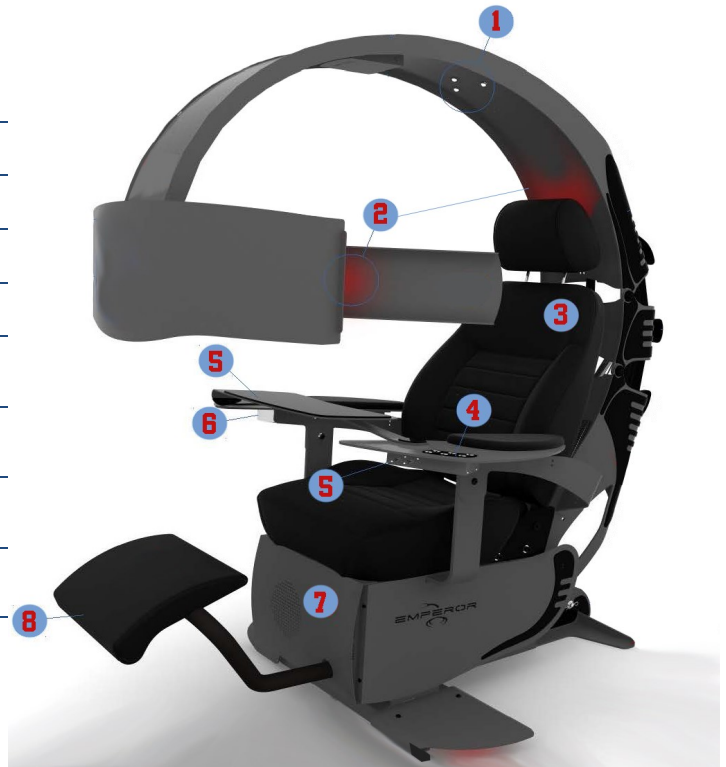

Innovative Industrial Solutions

I.I.S.

Emperor

With the signature Emperor scorpion shape and outline, an industrial grade steel structure, tilting capabilities, integrated audio system, LED lighting and much more, the Emperor is the future of high-end ergonomic console work environments.

The Emperor offers functionalities that enable the user to experience unprecedented comfort and efficient data management platform through strategically positioned monitors and accessories. The result is a complete console, ergonomically optimized, with a minimal footprint that improves overall performance and productivity. With the chair's unique design it also isolates the user from surrounding distractions.

Adjustability

With an exceptional load capacity, a low energy standby mode, a wide range of adjustments from fingertips, the Emperor is ideal for individuals expecting the most from themselves and their work environment

Easily get in and out or adjust the monitor height with one button controls

Relieve Back Pressure with a 35° Tilt

1	LED Working Lights
2	LED Accents Lights
3	Euro Leather Iron Horse Seat
4	Controls
5	Keyboard/Work Tray
6	Cupholder
7	Built in Subwoofer
8	Adjustable Leg Rest