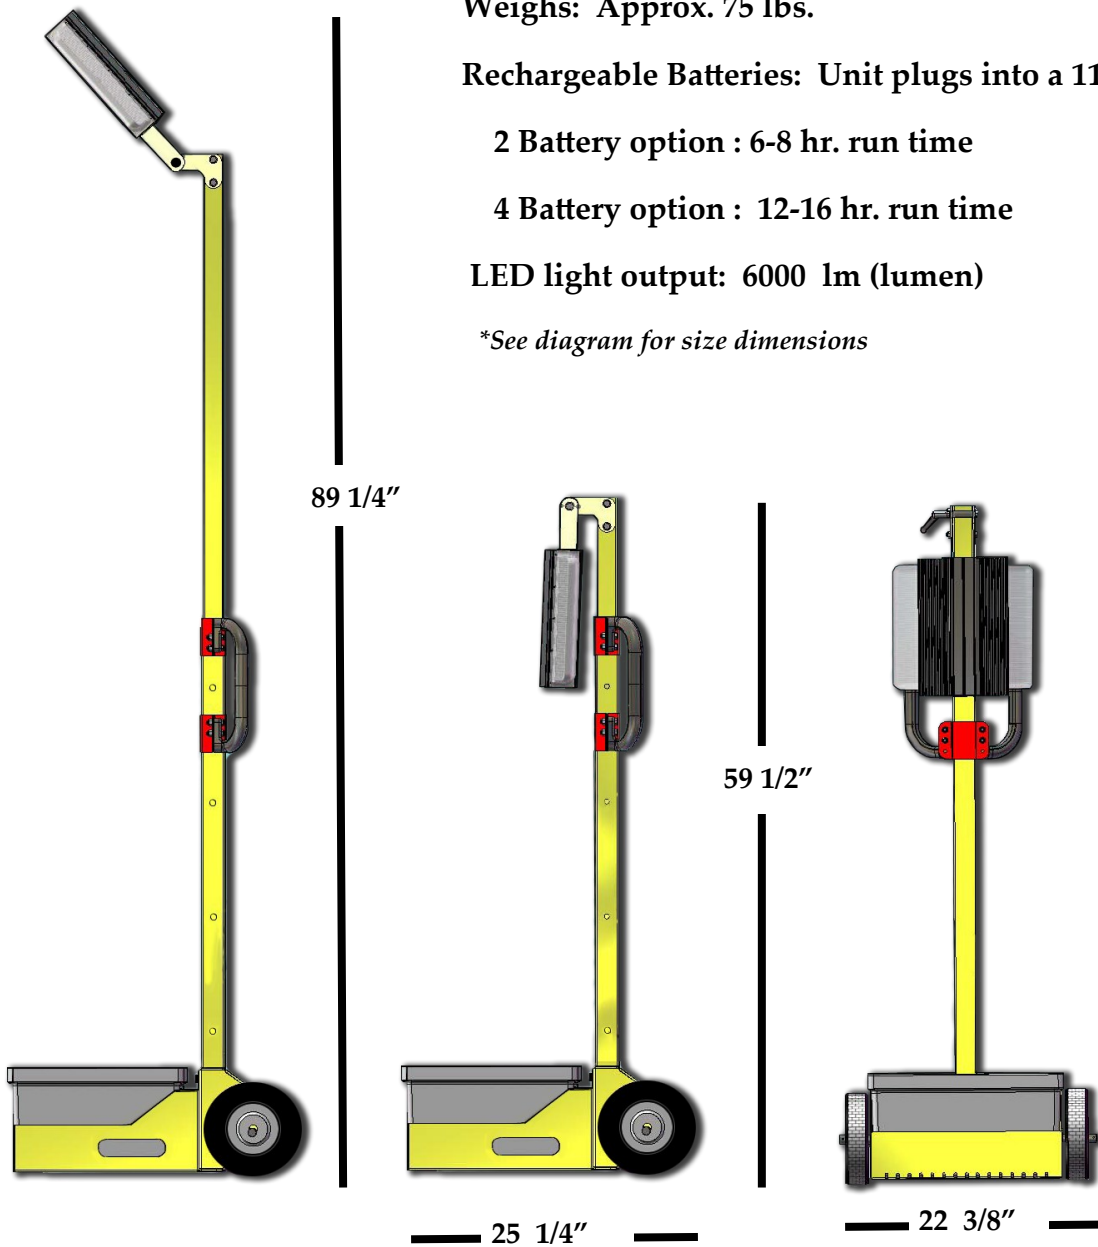

LED Light Cart

Weights: Approx. 75 lbs.

Rechargeable Batteries: Unit plugs into a 110v power outlet

2 Battery option : 6-8 hr. run time

4 Battery option : 12-16 hr. run time

LED light output: 6000 lm (lumen)

*See diagram for size dimensions