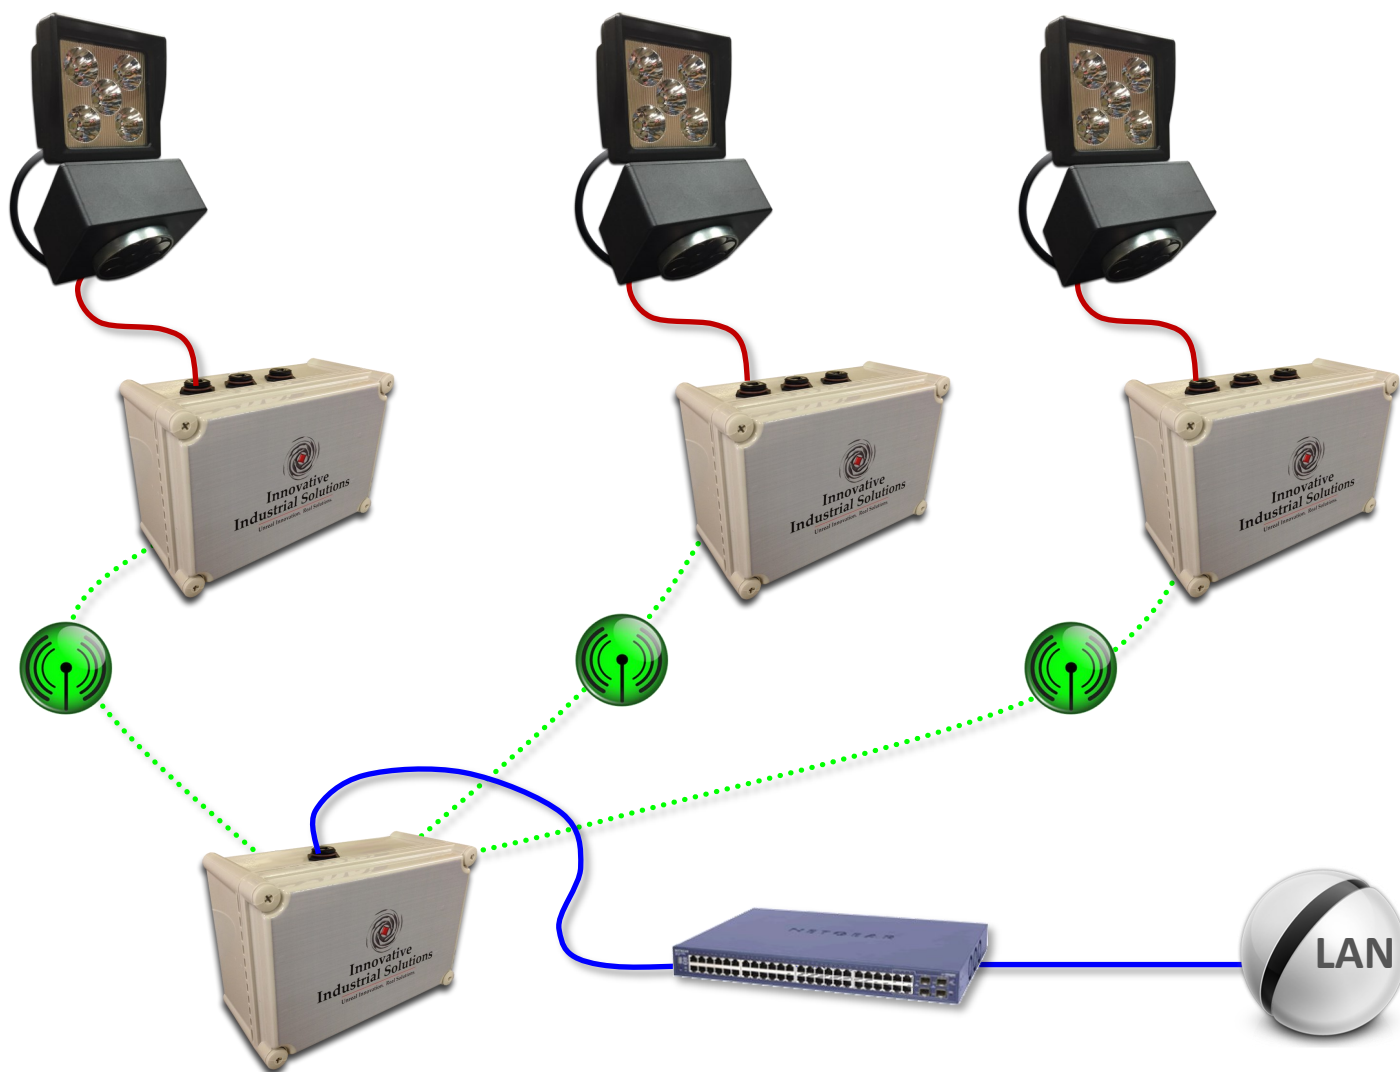

Innovative Industrial Solutions

I.I.S.

PoEL

The I.I.S. (PoEL) Power over Ethernet Light gives you a quick and easy way to deploy lighting. Plugs into a PoE network switch and this lightweight design with adjustable tilt and handle make this a great addition to your tool inventory. Great for steam affected areas.

- 10 watt LED
- On/Off switch
- Runs on standard PoE 802.3AF network switch
- Use with a Midspan to power on and off via Omnicast
- Mag or trigger clamp mounted
- Weighs 3lbs.
- 700 Lumens of brightness

Compatible with The I.I.S. WiFi TX/RX Modules. Connect up to 3 lights to up to 3 I.I.S. Wireless I.I.S. WiFi TX Modules that connect wirelessly to 1 I.I.S. WiFi RX Module.

Innovative Industrial Solutions, Inc.