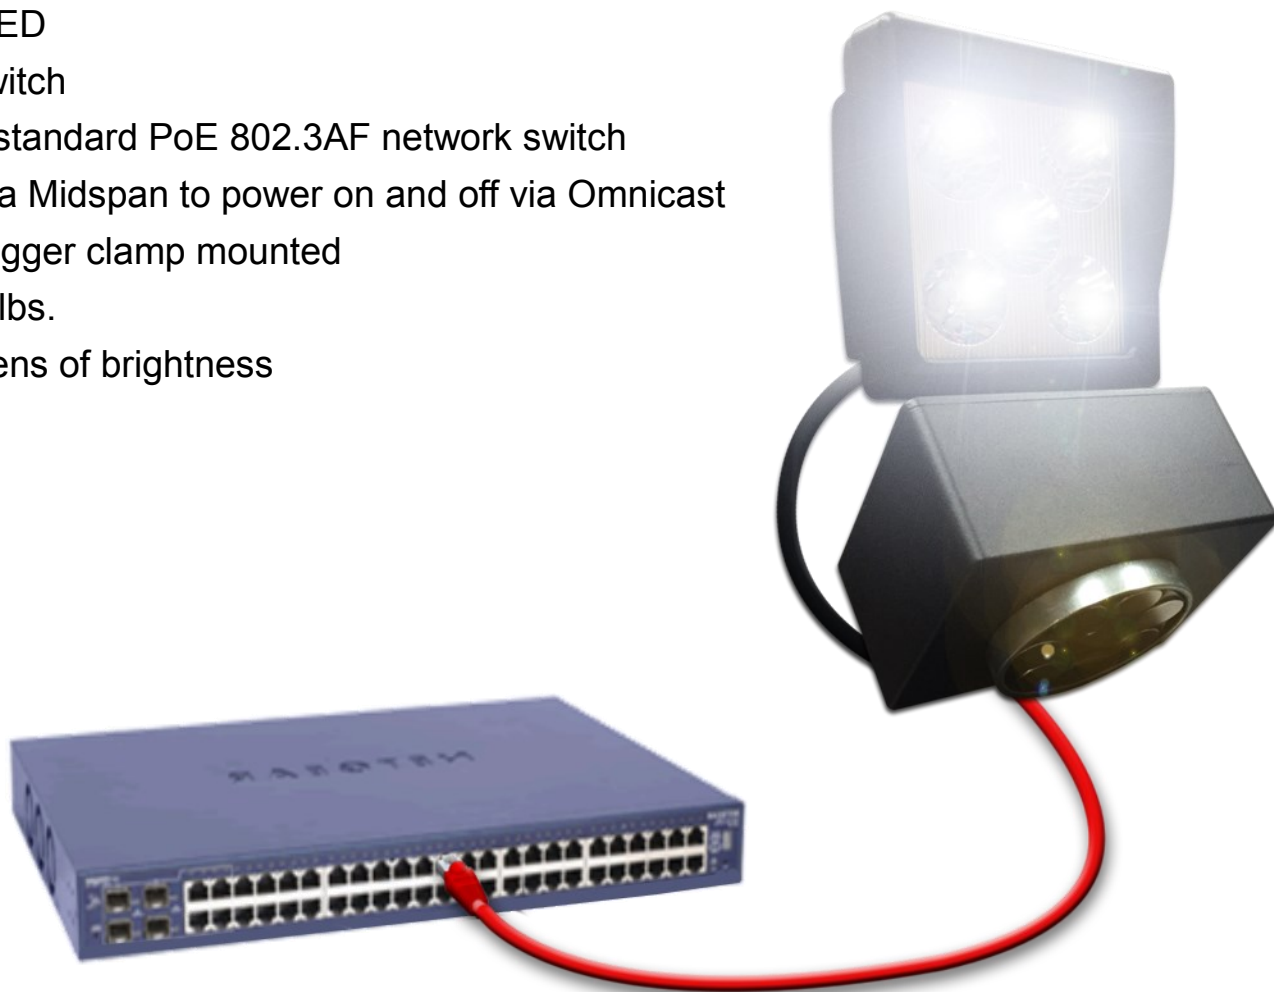

Innovative Industrial Solutions

I.I.S.

PoEL

The I.I.S. (PoEL) Power over Ethernet Light gives you a quick and easy way to deploy lighting. Plugs into a PoE network switch and this lightweight design with adjustable tilt and handle make this a great addition to your tool inventory. Great for steam affected areas.

- 10 watt LED
- On/Off switch
- Runs on standard PoE 802.3AF network switch
- Use with a Midspan to power on and off via Omnicast
- Mag or trigger clamp mounted
- Weighs 3lbs.
- 700 Lumens of brightness

Compatible with The I.I.S. WiFi TX/RX Modules. Connect up to 3 lights to up to 3 I.I.S. Wireless I.I.S. WiFi TX Modules that connect wirelessly to 1 I.I.S. WiFi RX Module.

Innovative Industrial Solutions, Inc.