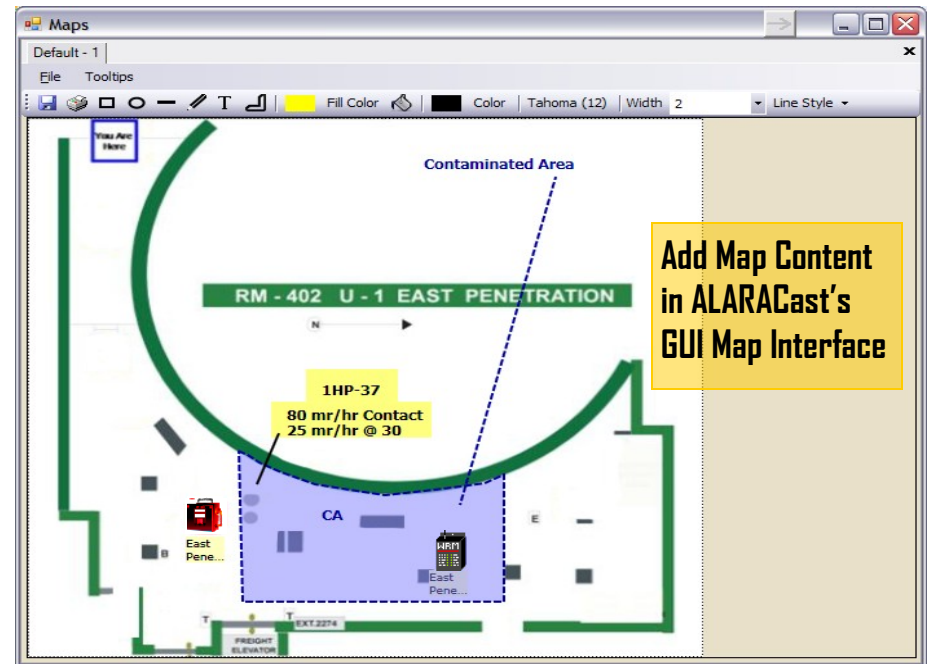

RADCast

RADCast

INNOVATIVE INDUSTRIAL SOLUTIONS, INC.
2830 SKYLINE DR
RUSSELLVILLE, AR 72802
479-968-4266 XT 111

www.i-i-s.net