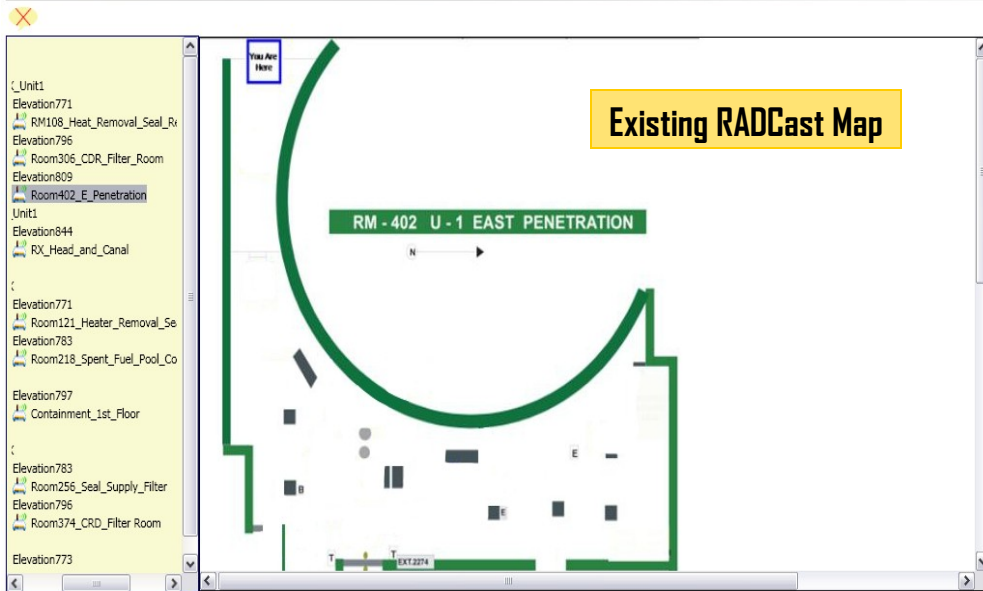

RADCast

RADCast

INNOVATIVE INDUSTRIAL SOLUTIONS, INC.
2830 SKYLINE DR
RUSSELLVILLE, AR 72802
479-968-4266 XT 111

www.i-i-s.net