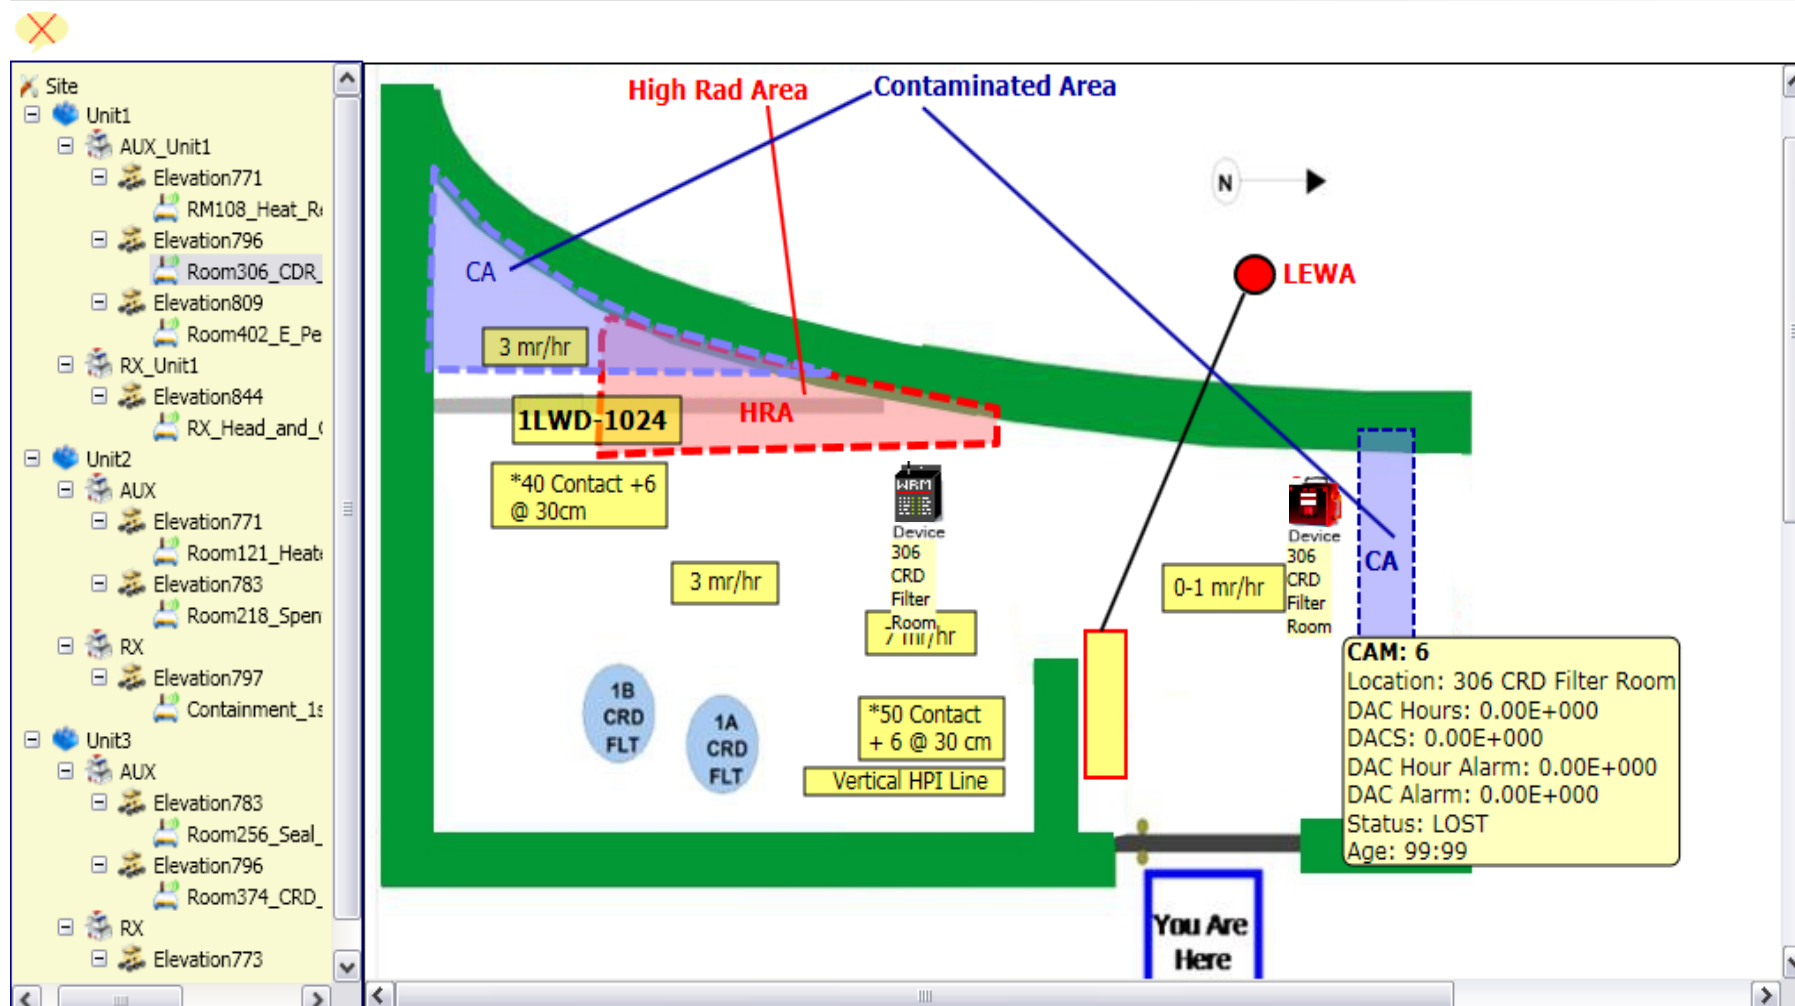

INNOVATIVE INDUSTRIAL SOLUTIONS, INC.
2830 SKYLINE DR
RUSSELLVILLE, AR 72802
479-968-4266 XT 111

www.i-i-s.net

RADCast

RADCast, is a new STATUSBOARD Module for ALARACast from Innovative Industrial Solutions. Once a new map is created or an existing one is edited in ALARACast's GUI Map Interface, you'll have the ability to view it in RADCast through a web link. Your PC does not have to run ALARACast on it.