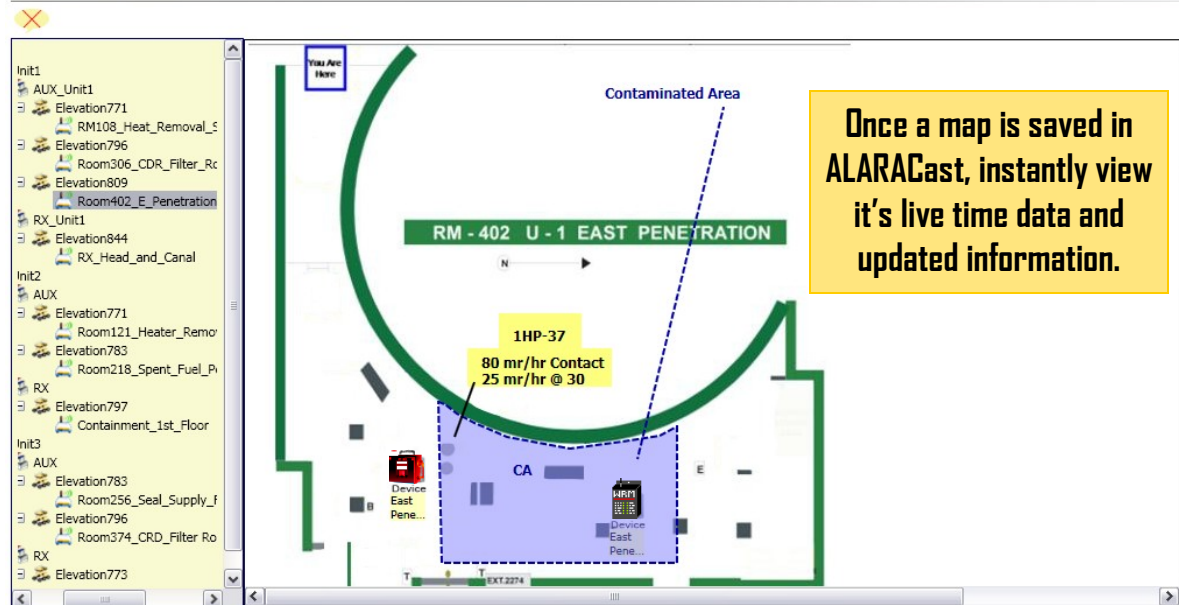

RADCast

INNOVATIVE INDUSTRIAL SOLUTIONS, INC.
2830 SKYLINE DR
RUSSELLVILLE, AR 72802
479-968-4266 XT 111

www.i-i-s.net